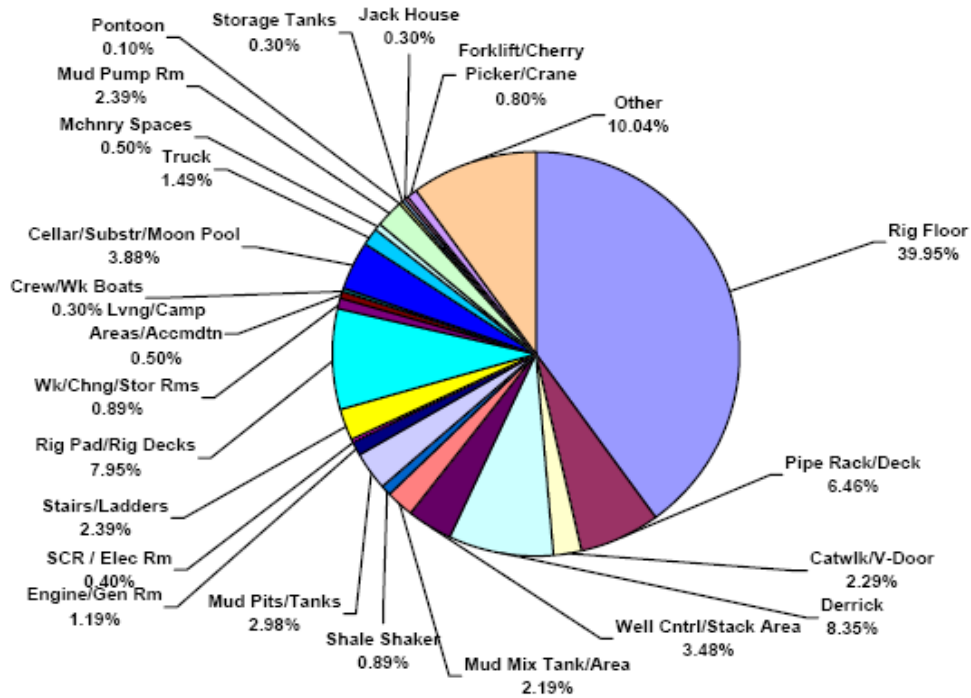

## 2005 By LOCATION

**Total Industry Lost Time Incidents by Location (Chart 13)**  
Based on 1006 Incidents

**Total Industry Recordable Incidents by Location (Chart 14)**  
Based on 4133 Incidents