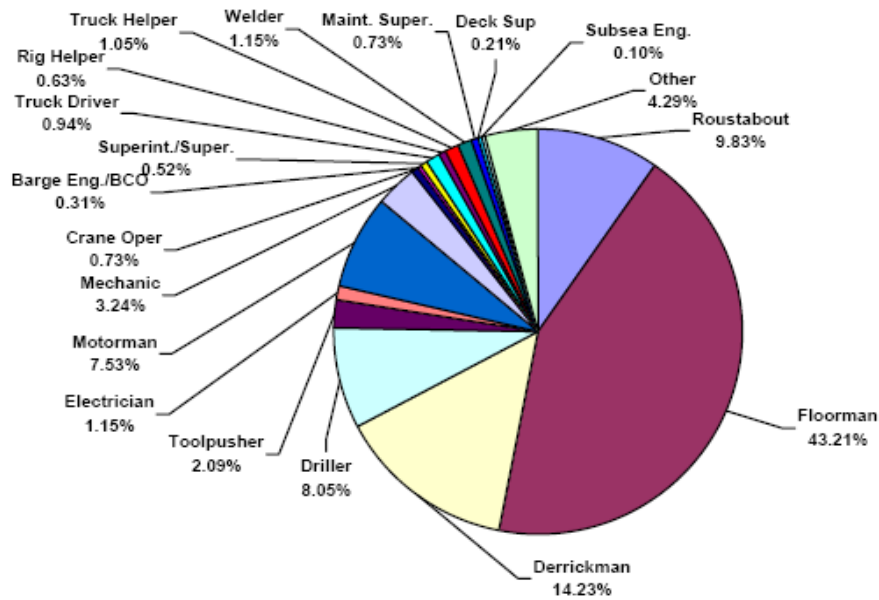

2004 By OCCUPATION

Total Industry Lost Time Incidents by Occupation (Chart 3)
Based on 956 Incidents

Total Industry Recordable Incidents by Occupation (Chart 4)
Based on 3449 Incidents