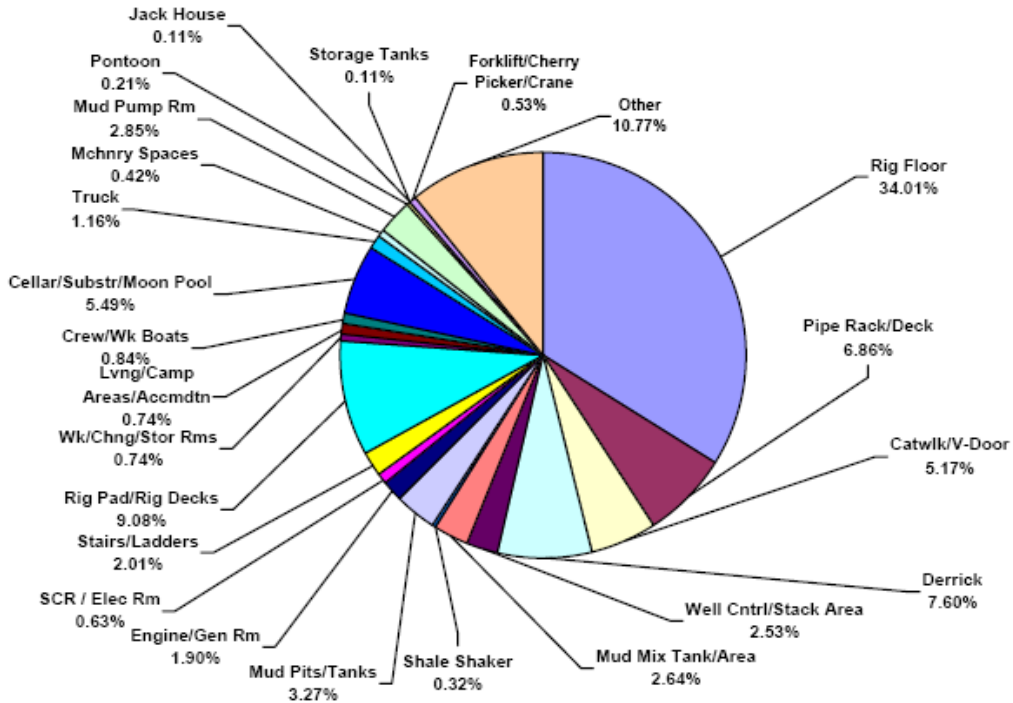

2004 By LOCATION

Total Industry Lost Time Incidents by Location (Chart 13)
Based on 947 Incidents

Total Industry Recordable Incidents by Location (Chart 14)
Based on 3435 Incidents