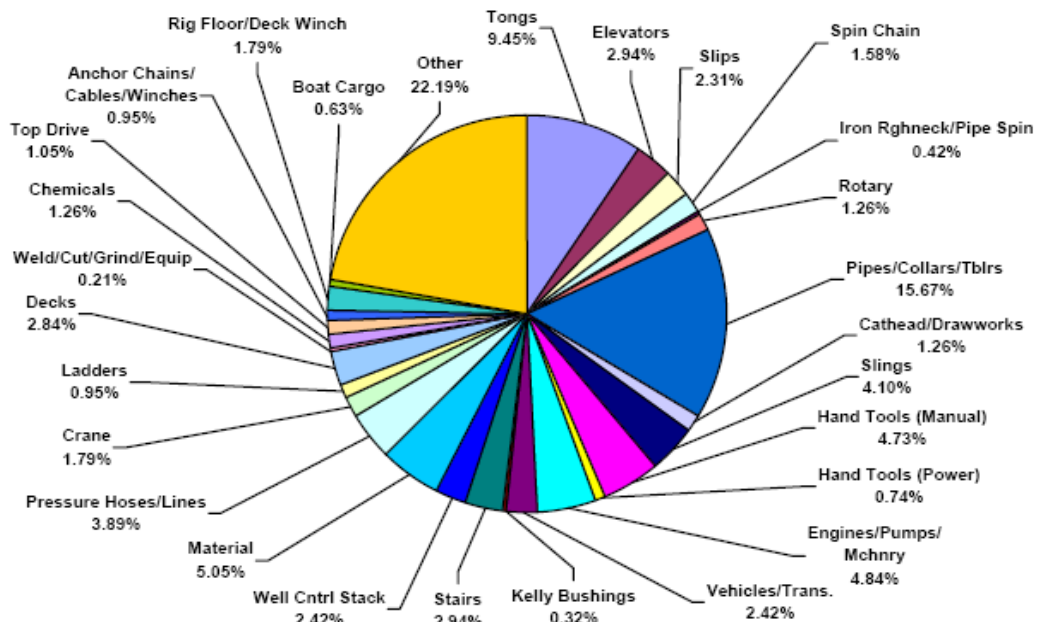

2004 By EQUIPMENT

Total Industry Lost Time Incidents by Equipment (Chart 9)
Based on 951 Incidents

Total Industry Recordable Incidents by Equipment (Chart 10)
Based on 3426 Incidents